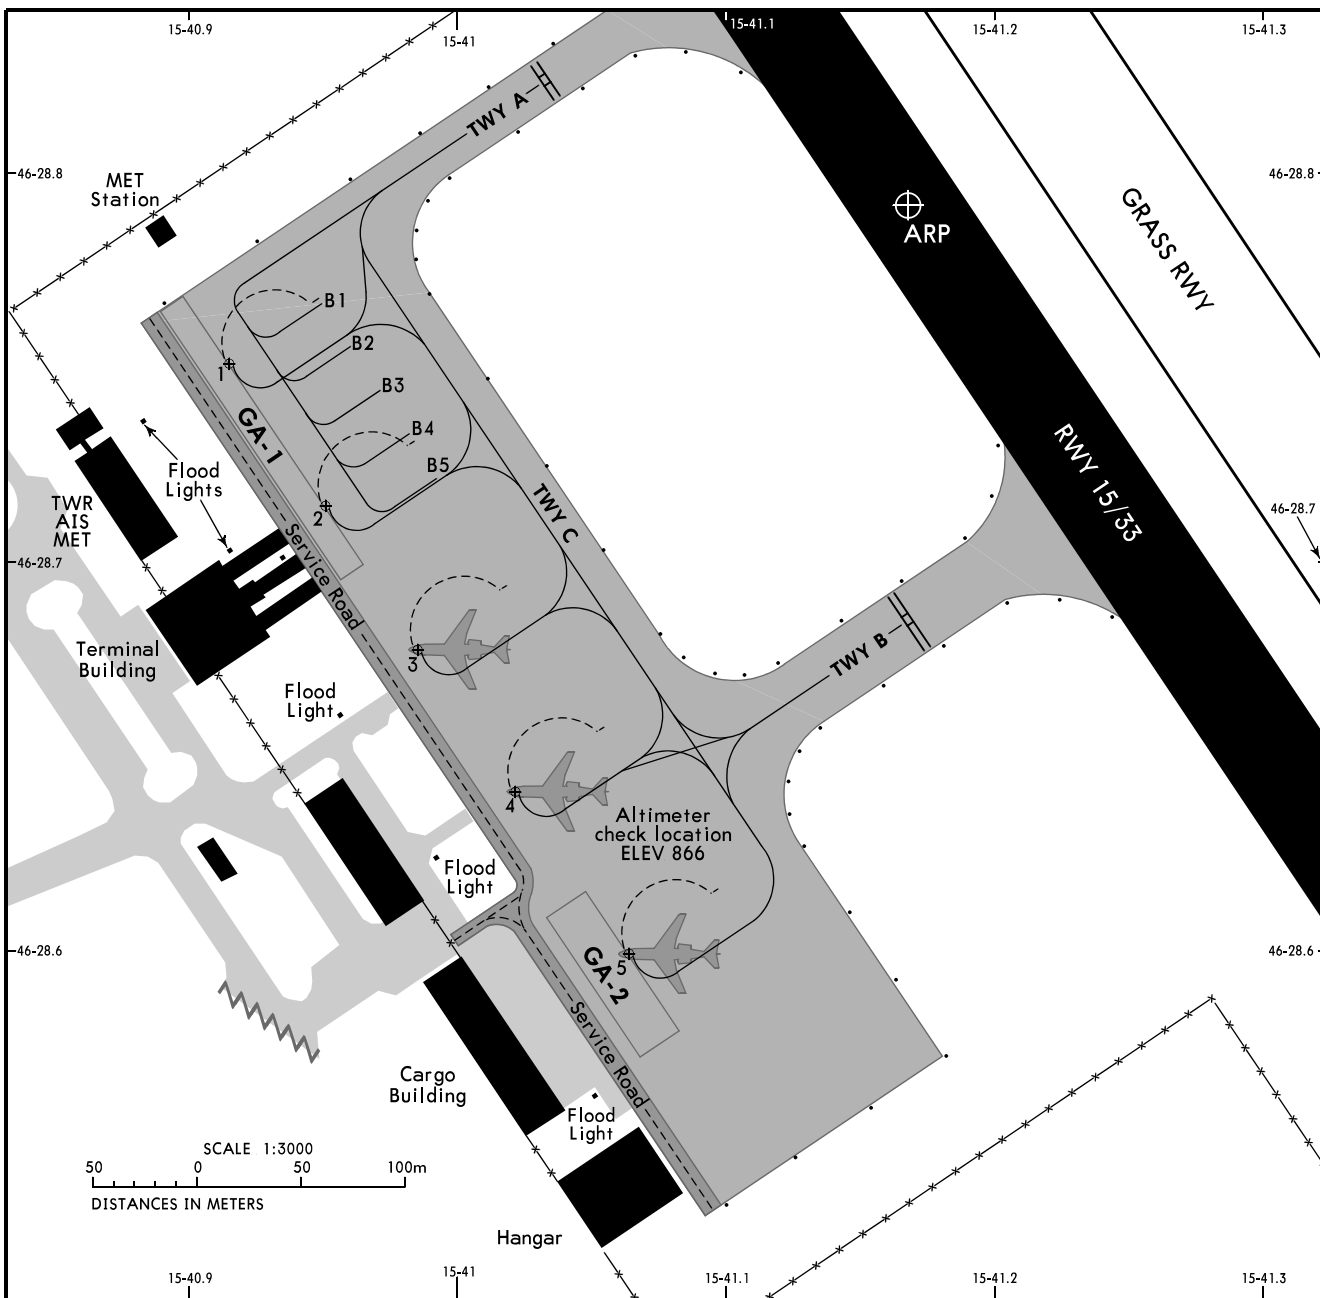

AIRCRAFT PARKING / DOCKING CHART - ICAO

TOWER 119.200

MARIBOR, Maribor SLOVENIA

TAXIING RESTRICTIONS AND NOTES:

1. PSN 1-5 self manoeuvring.
2. PSN 1, 2, 3 and 4 MAX A-320.
3. PSN 5 MAX A-310, TU-154.
4. TWY C chapter C ACFT, MAX wing span 36M.
5. PSN B1-B5 self manoeuvring.
6. PSN B1-B5 ACFT MAX wing span 20M.
7. GA-1, GA-2: General Aviation parking space, MAX wing span 15M; Push-in/taxi-out.
8. When ACFT taxiing at PSN 1-5, manoeuvring vehicles at service road in front of ACFT prohibited.

PSN Nr	PSN for	COORDINATES
3	MAX A320	46 28 41.28N 015 40 59.73E

AMENDMENT: Holding positions. Buildings. Flood lights.